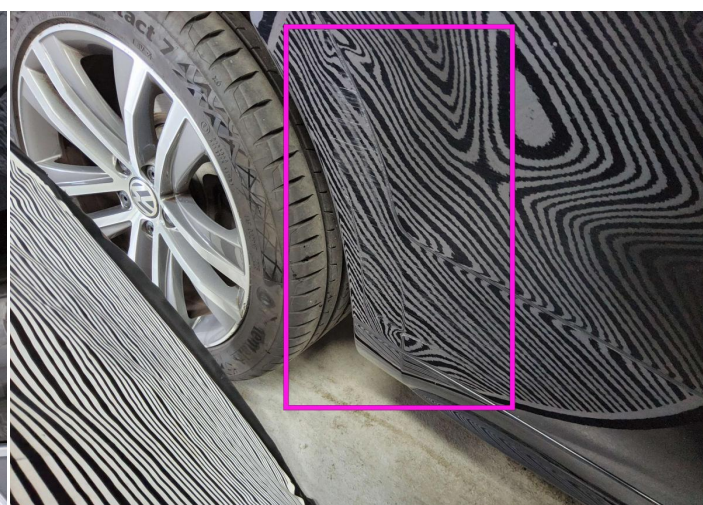

6. Dør / Back - Højre
Bodywork / Dent / Dent -