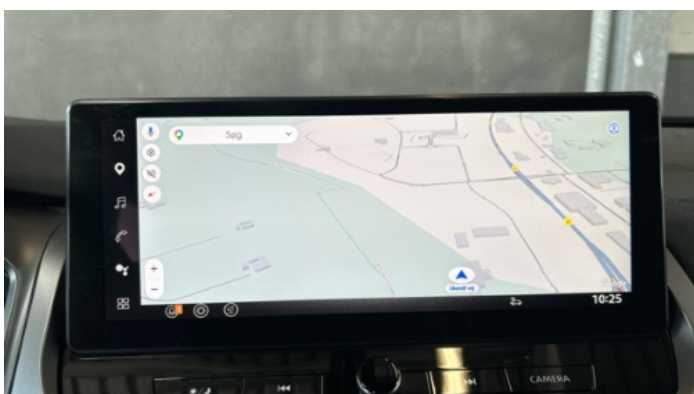

## Udstyr

---

Head up Display

Reversing Camera

Front parking sensors

Rear parking sensors

Satellite navigation

Cruise control